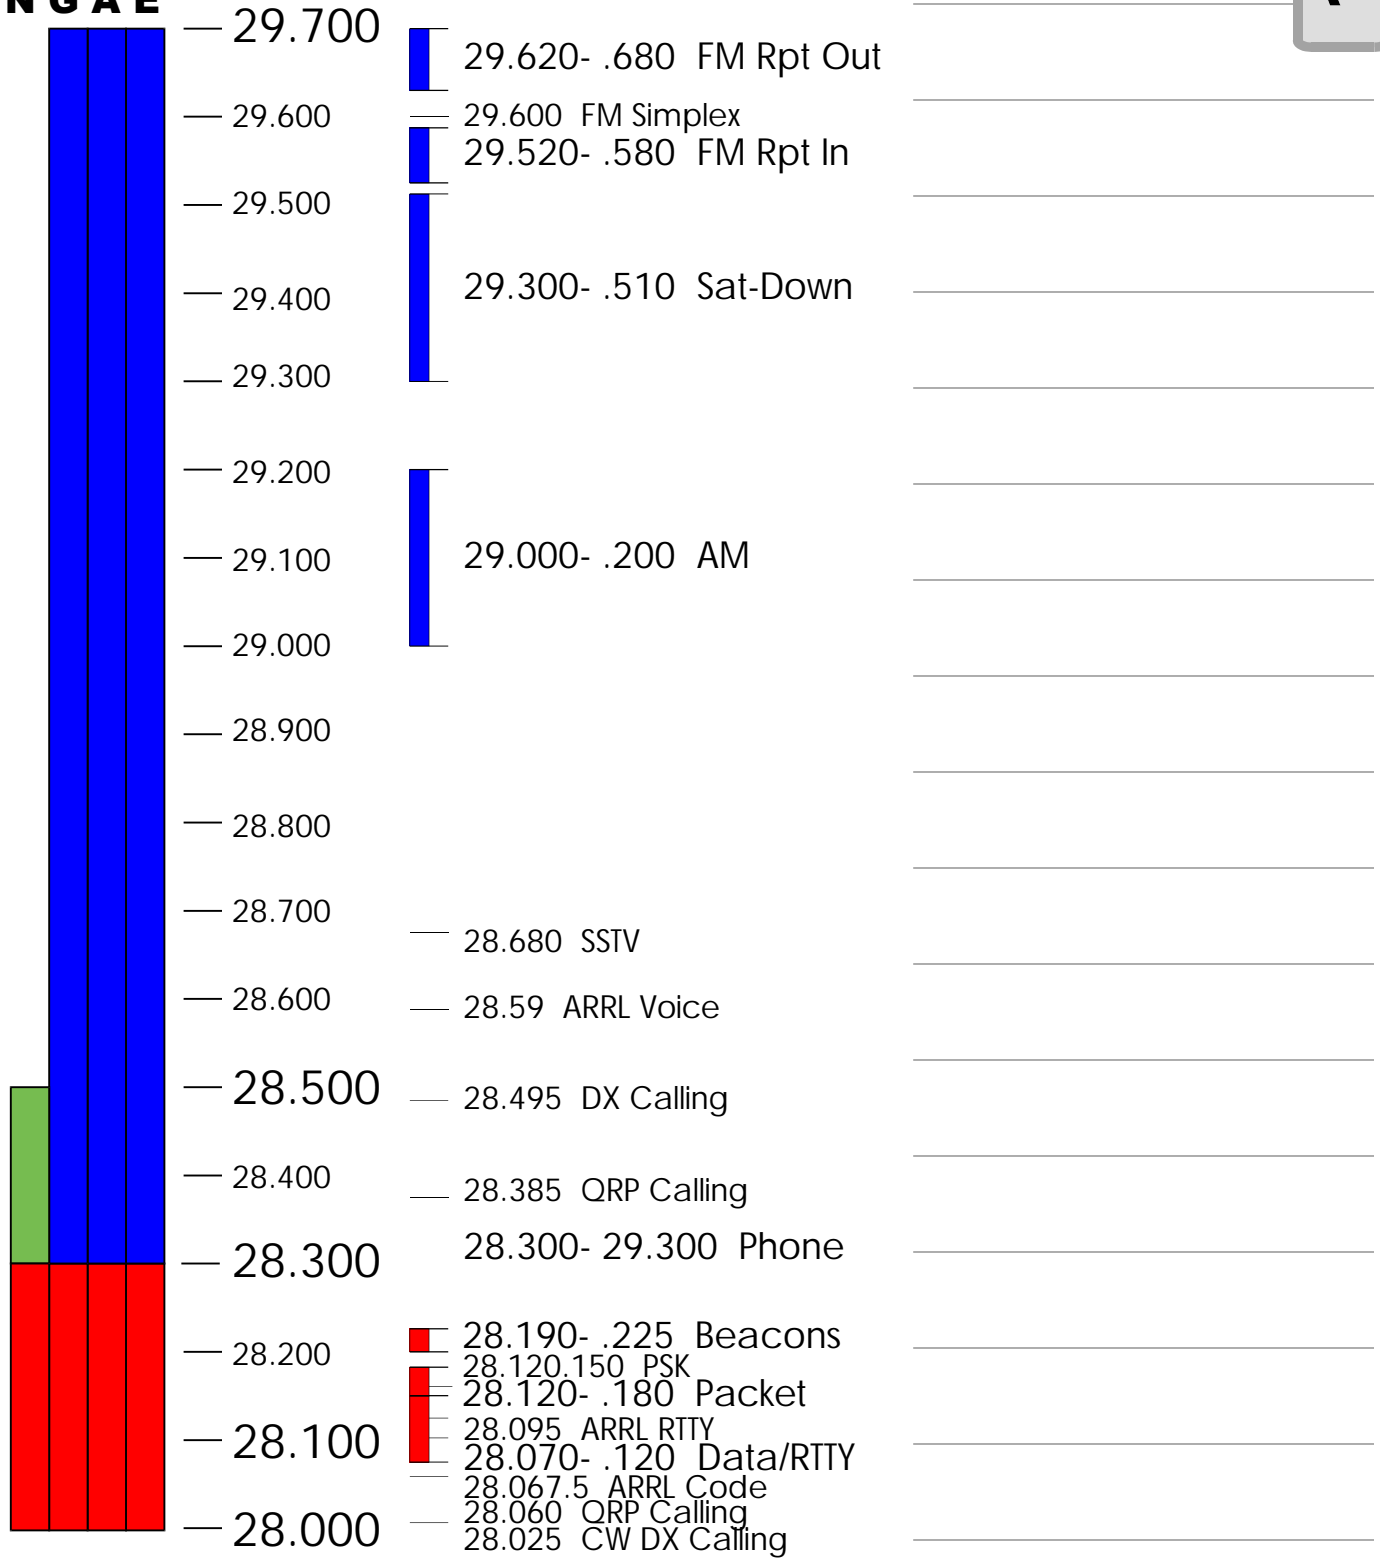

Amateur Radio

12 Meters

U.S. Band Layout

Band Limits

Band Plan

Personal Additions

G A E

24.930 Beacons
24.925- .930 Packet
24.920.150 PSK
24.920- .925 Data/RTTY

Personal Additions section with horizontal lines for notes.

-  CW, Phone, Image
-  CW, RTTY/Data

Amateur Radio 10 Meters U.S. Band Layout

Band Limits

Band Plan

Personal Additions

N G A E

- CW, Phone, Image
- CW, SSB Phone
- CW, RTTY/Data