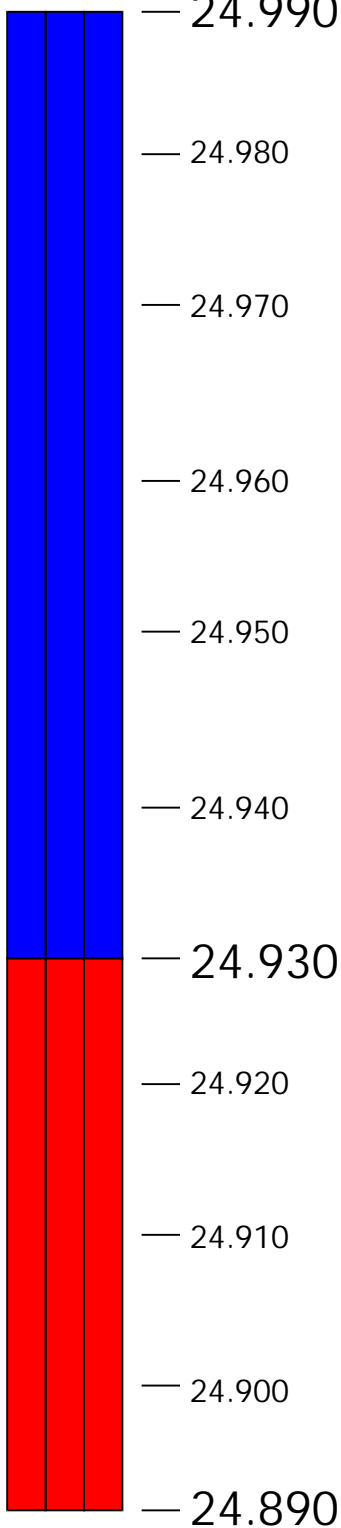

Amateur Radio

12 Meters

U.S. Band Layout

Band Limits

Band Plan

Personal Additions

G A E

24.930 Beacons
24.925- .930 Packet
24.920.150 PSK
24.920- .925 Data/RTTY

Personal Additions section with horizontal lines for notes.

- CW, Phone, Image
- CW, RTTY/Data