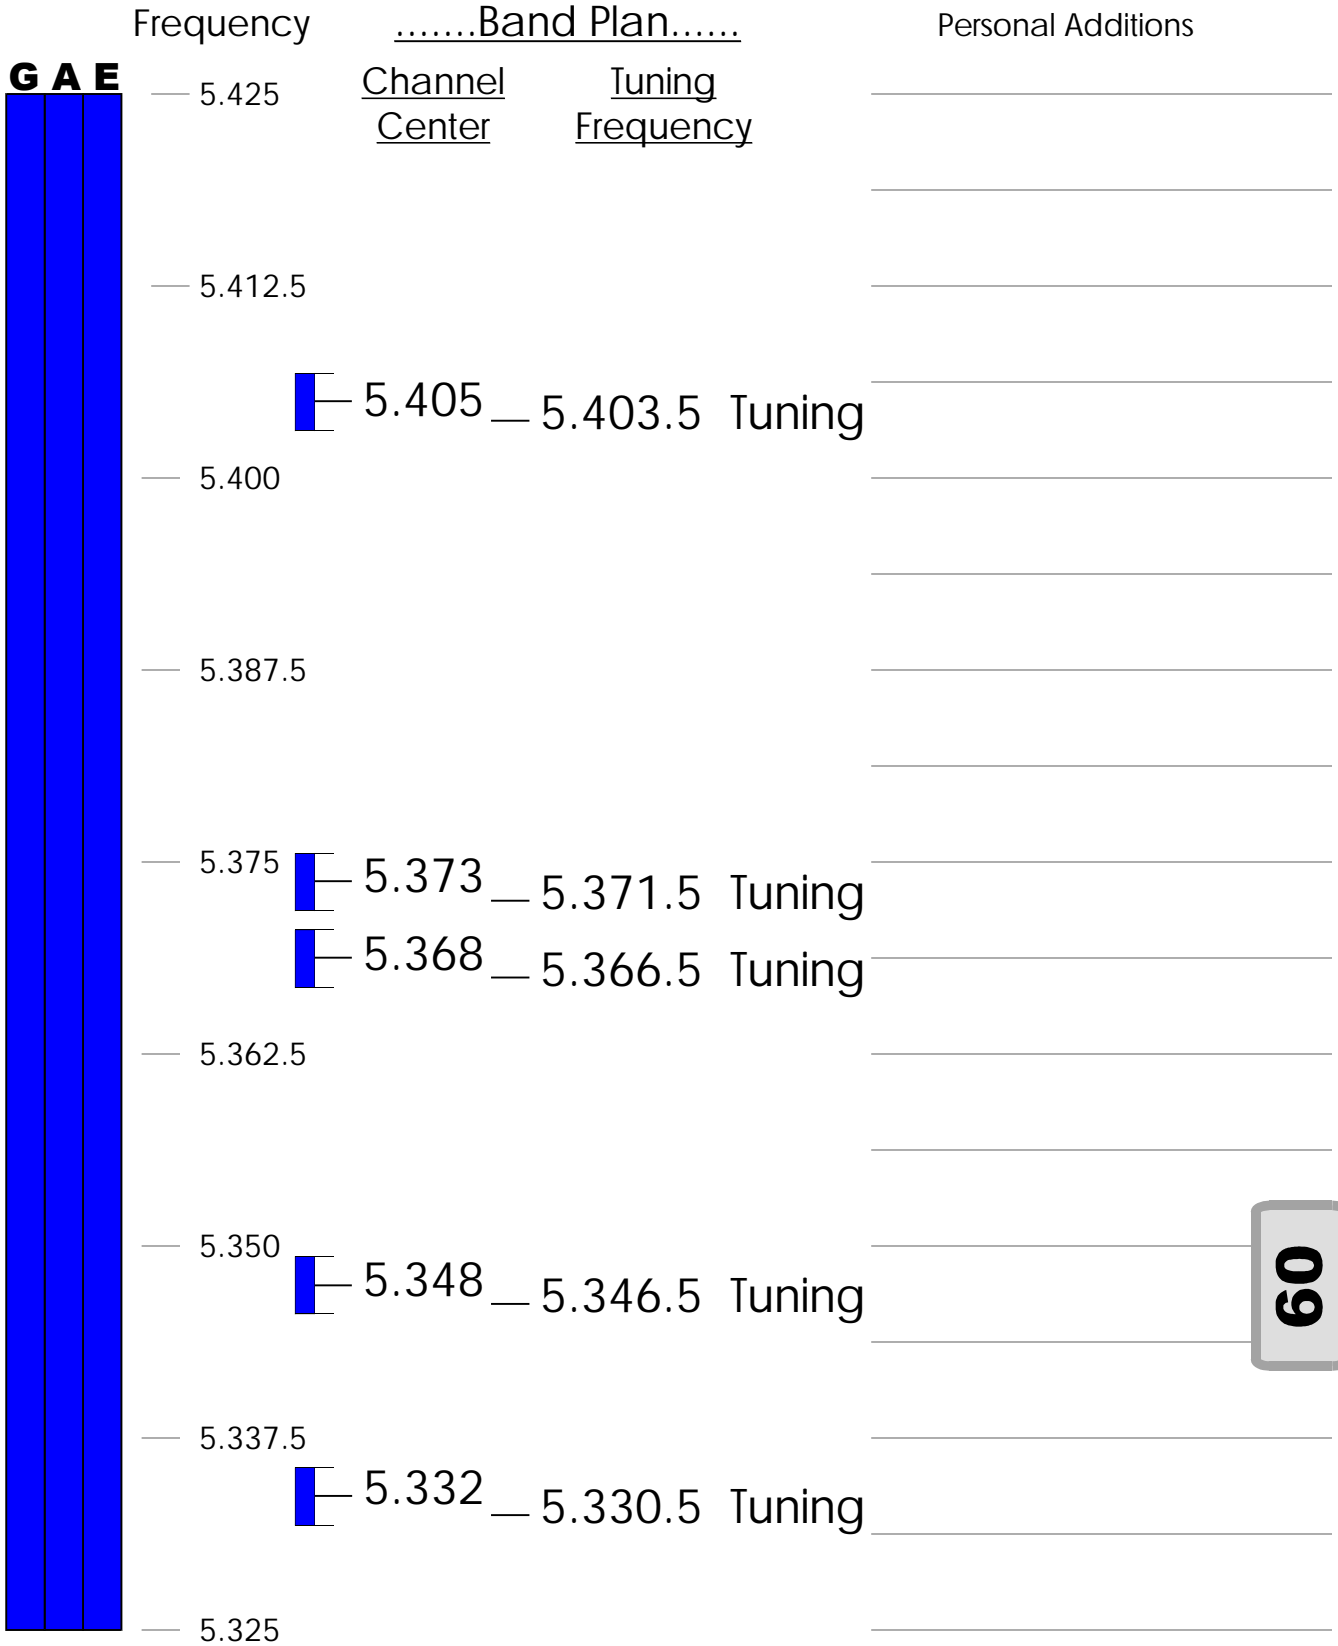

Amateur Radio 80 Meters U.S. Band Layout

Band Limits

Band Plan

Personal Additions

N G A E

- CW, Phone, Image
- CW, RTTY/Data
- CW

Amateur Radio 60 Meters U.S. Band Layout

Phone USB only
 5 Shared Channels only,
 tune 1.5kHz lower than center frequency

Amateur Radio

30 Meters

U.S. Band Layout

Band Limits

Band Plan

Personal Additions

G A E

CW, RTTY/Data