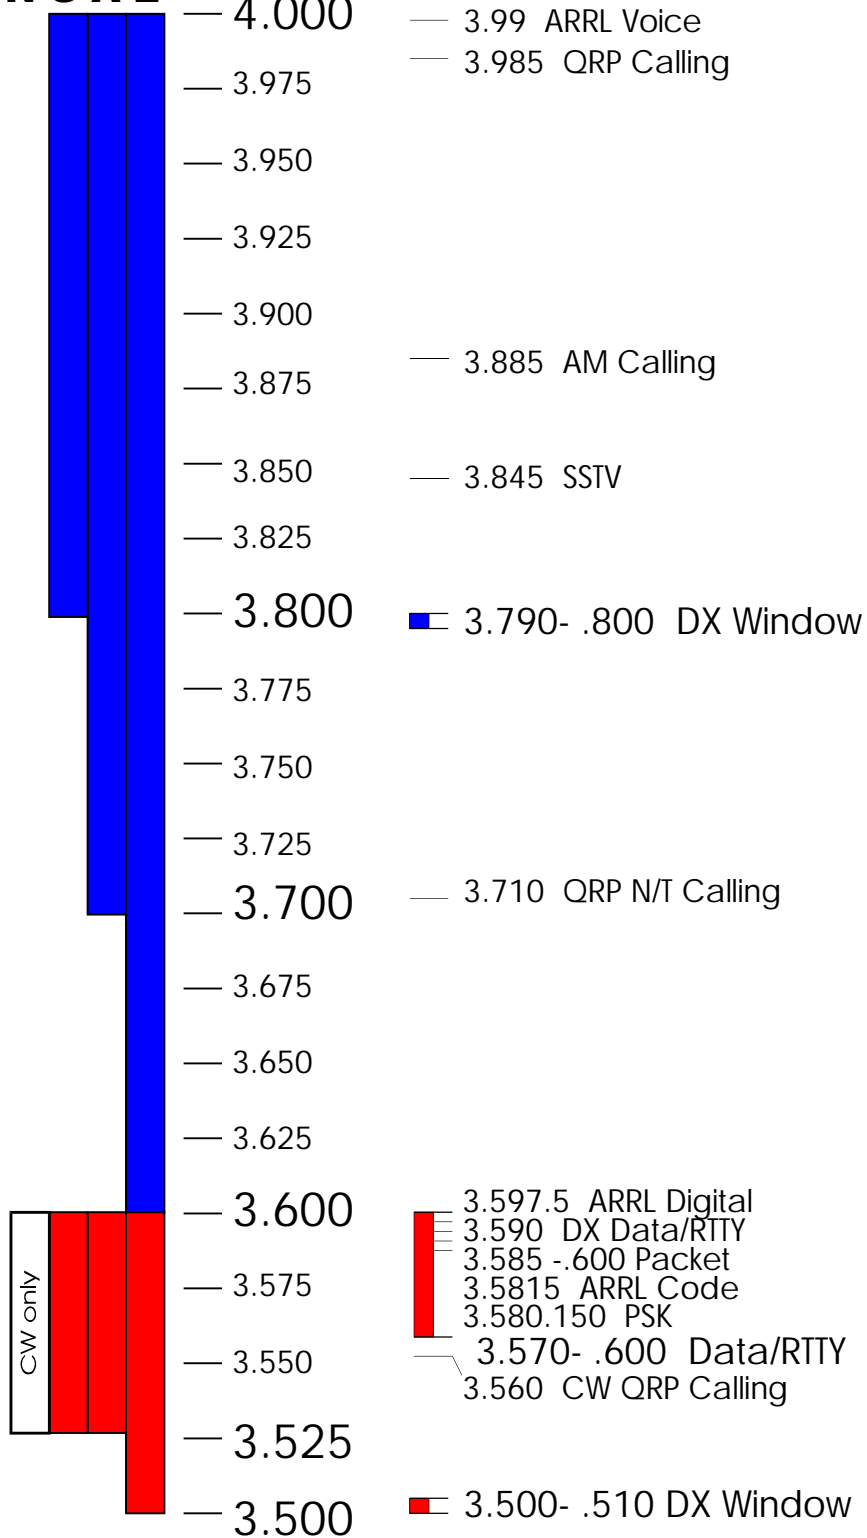

Amateur Radio 80 Meters U.S. Band Layout

Band Limits

Band Plan

Personal Additions

N G A E

- CW, Phone, Image
- CW, RTTY/Data
- CW

Amateur Radio 60 Meters U.S. Band Layout

Phone USB only
 5 Shared Channels only,
 tune 1.5kHz lower than center frequency

Amateur Radio

30 Meters

U.S. Band Layout

Band Limits

Band Plan

Personal Additions

G A E

CW, RTTY/Data