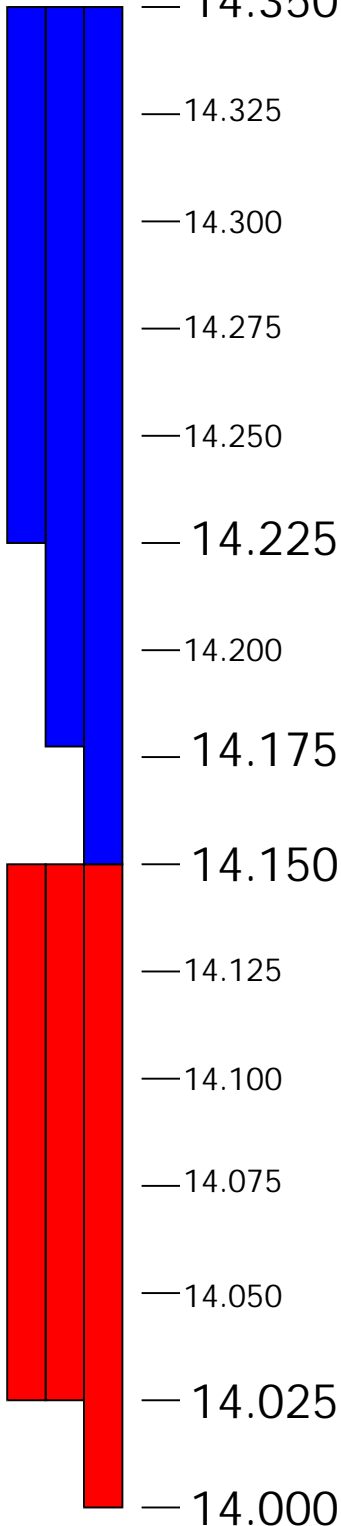

Amateur Radio 80 Meters U.S. Band Layout

Band Limits

Band Plan

Personal Additions

N G A E

- CW, Phone, Image
- CW, RTTY/Data
- CW

Amateur Radio 60 Meters U.S. Band Layout

Phone USB only
 5 Shared Channels only,
 tune 1.5kHz lower than center frequency

Amateur Radio

30 Meters

U.S. Band Layout

Band Limits

Band Plan

Personal Additions

G A E

CW, RTTY/Data

Amateur Radio

20 Meters

U.S. Band Layout

Band Limits

Band Plan

Personal Additions

G A E

- 14.29 ARRL Voice
- 14.286 AM Calling
- 14.285 QRP Calling

— 14.230 SSTV

— 14.195 DX Calling

- 14.1005- .112 Packet
- 14.100 Beacons
- 14.095- .0995 Packet
- 14.095 ARRL RTTY
- 14.070- .150 PSK
- 14.070- .095 RTTY

- 14.060 QRP Calling
- 14.0475 ARRL Code

— 14.025 CW DX Calling